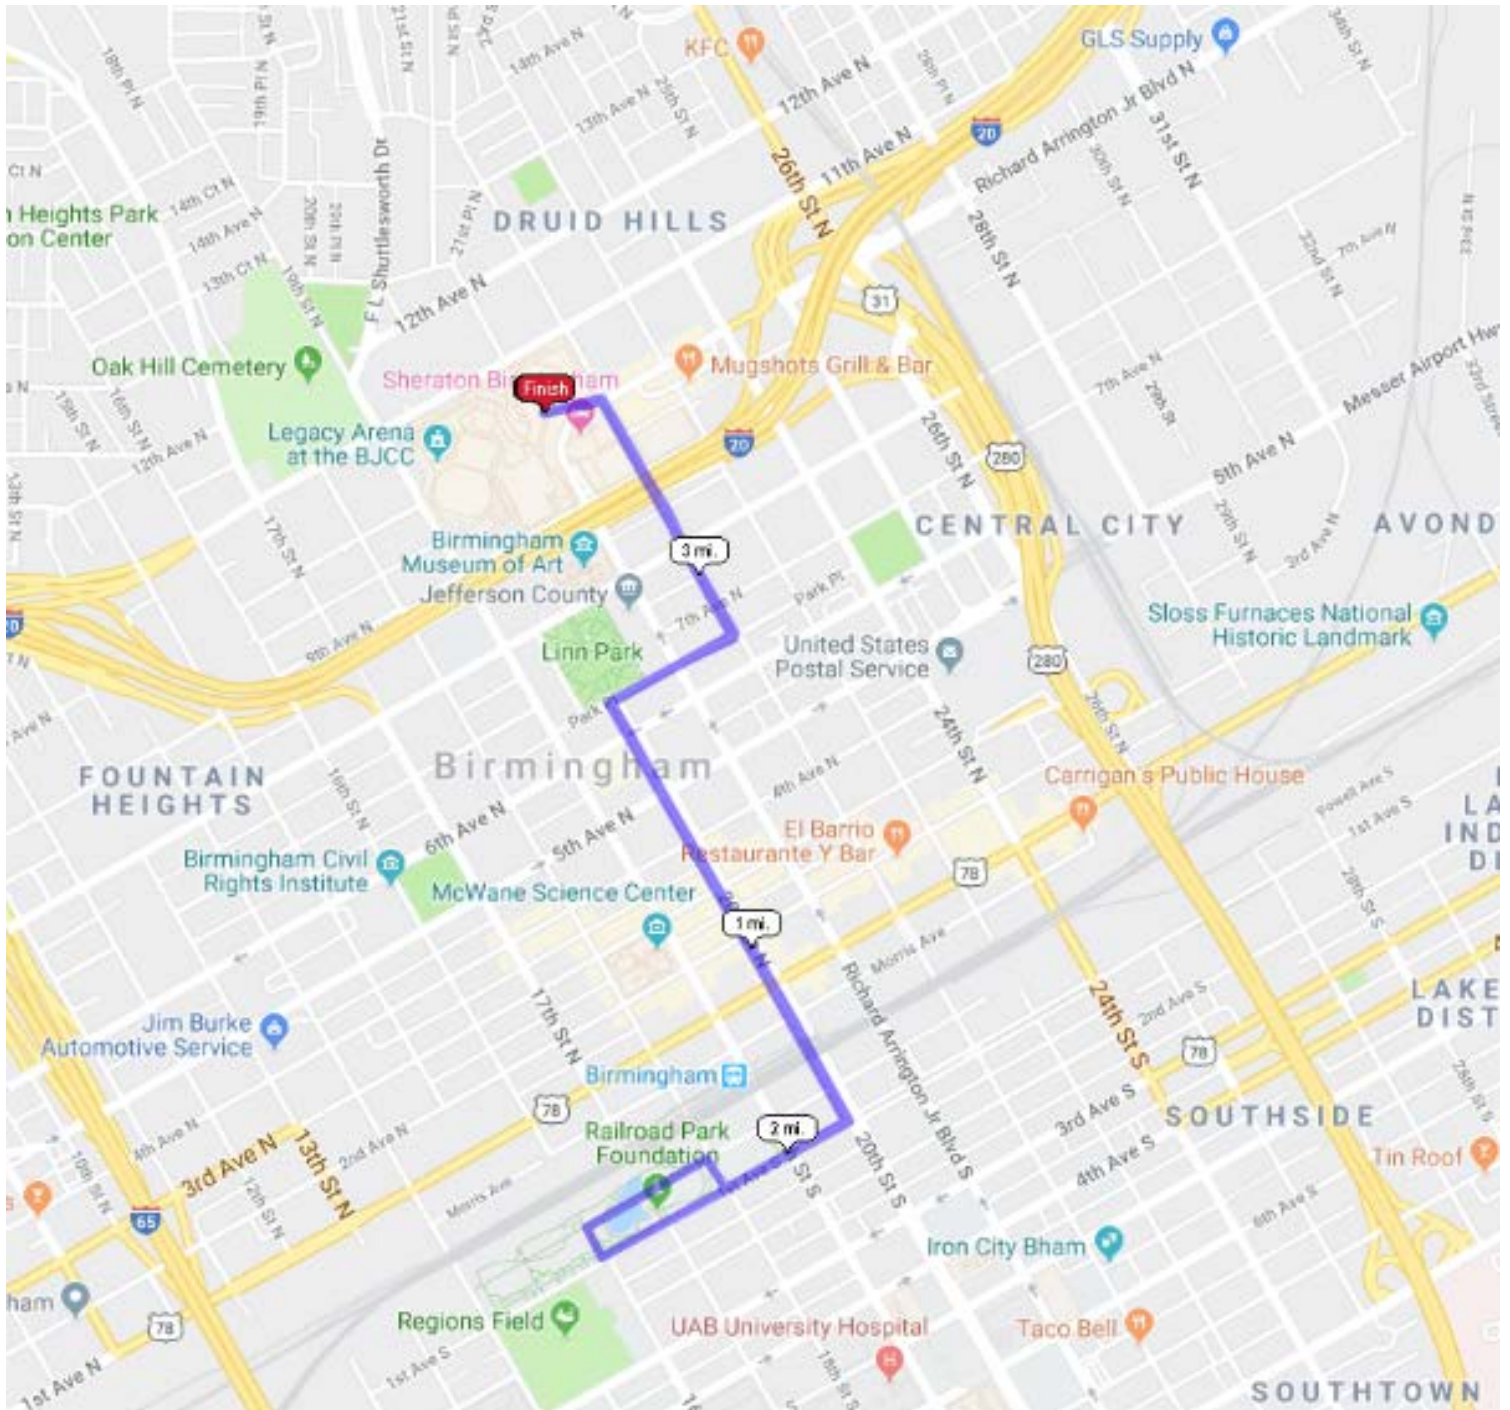

SYTA 5K Map

Start at BJCC East Hall Entrance

Turn right on to 22nd St.
Turn right on to Park Place
Turn left on to 20 St.
Turn Right on to 1st Ave. S.
Turn Right into Rail Road Park

Turn Right in Railroad Park
Turn right at 18th St.
Turn Left on to 1st Ave S.
Turn Right on to Park Place
Turn left on to 22nd St.
Turn left on to Richard Arrington