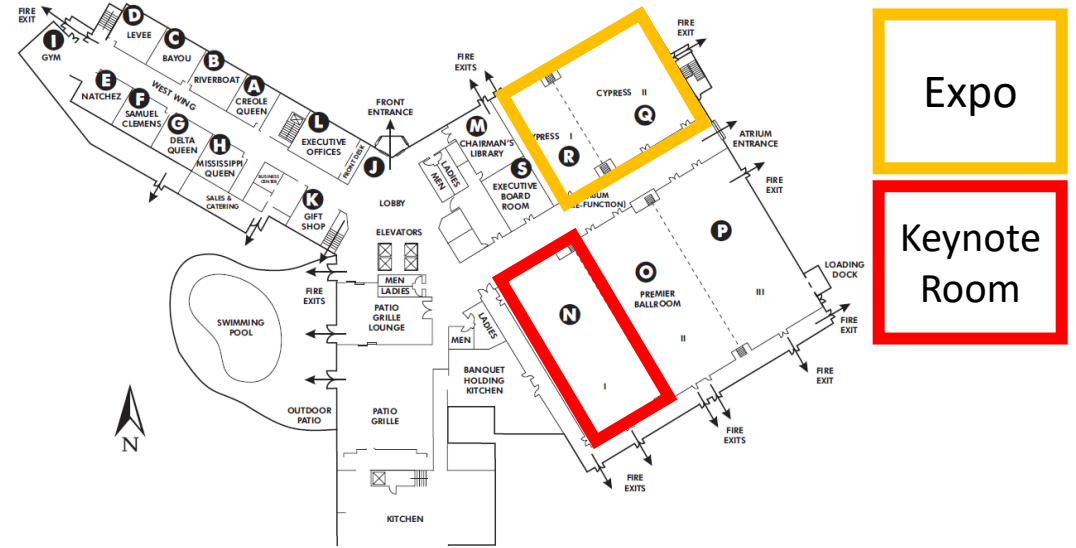

BATON ROUGE

Expo

Keynote Room

CYPRESS I and II

- 2 – Adtran
- 4 – Power & Tel
- 6 – CommScope
- 8 – LUS Fiber
- 9 – Light Brigade
- 10 – Calix
- 12 – Ribbon
- 14 – OFS
- 16 – Vetro FiberMap
- 18 – Zyxel
- 19 – Tii Technologies
- 21 – EPB
- 22 – Total Cable Solutions
- 24 – Graybar
- 26 – Conexon
- 27 – FiberRise
- 29 – Clearfield