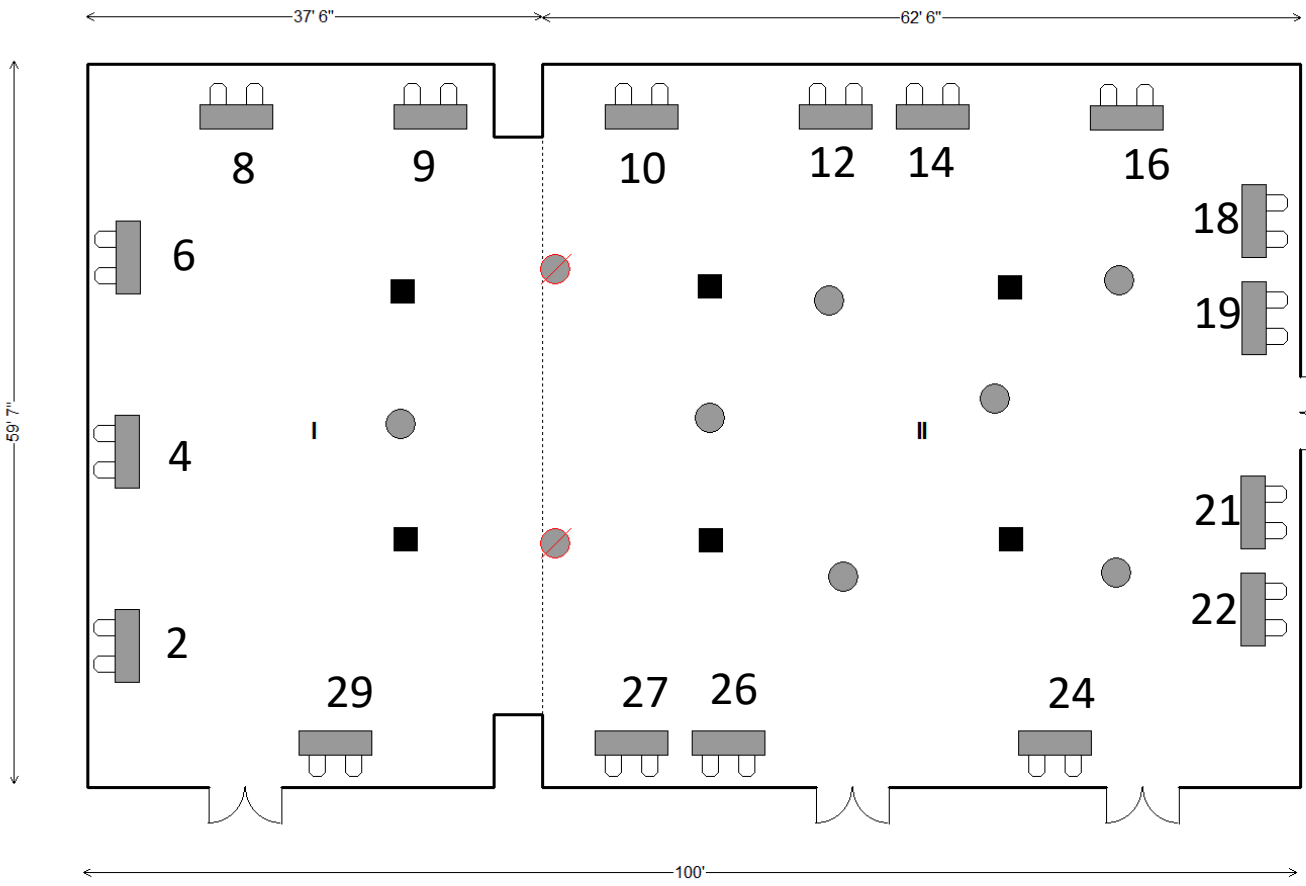

BATON ROUGE

Expo

Keynote Room

CYPRESS I and II

- 2 – Adtran
- 4 – Power & Tel
- 6 – CommScope
- 8 – LUS Fiber
- 9 – Light Brigade
- 10 – Calix
- 12 – Ribbon
- 14 – OFS
- 16 – Vetro FiberMap
- 18 – Zyxel
- 19 – Tii Technologies
- 21 – EPB
- 22 – Total Cable Solutions
- 24 – Graybar
- 26 – Conexon
- 27 – FiberRise
- 29 – Clearfield