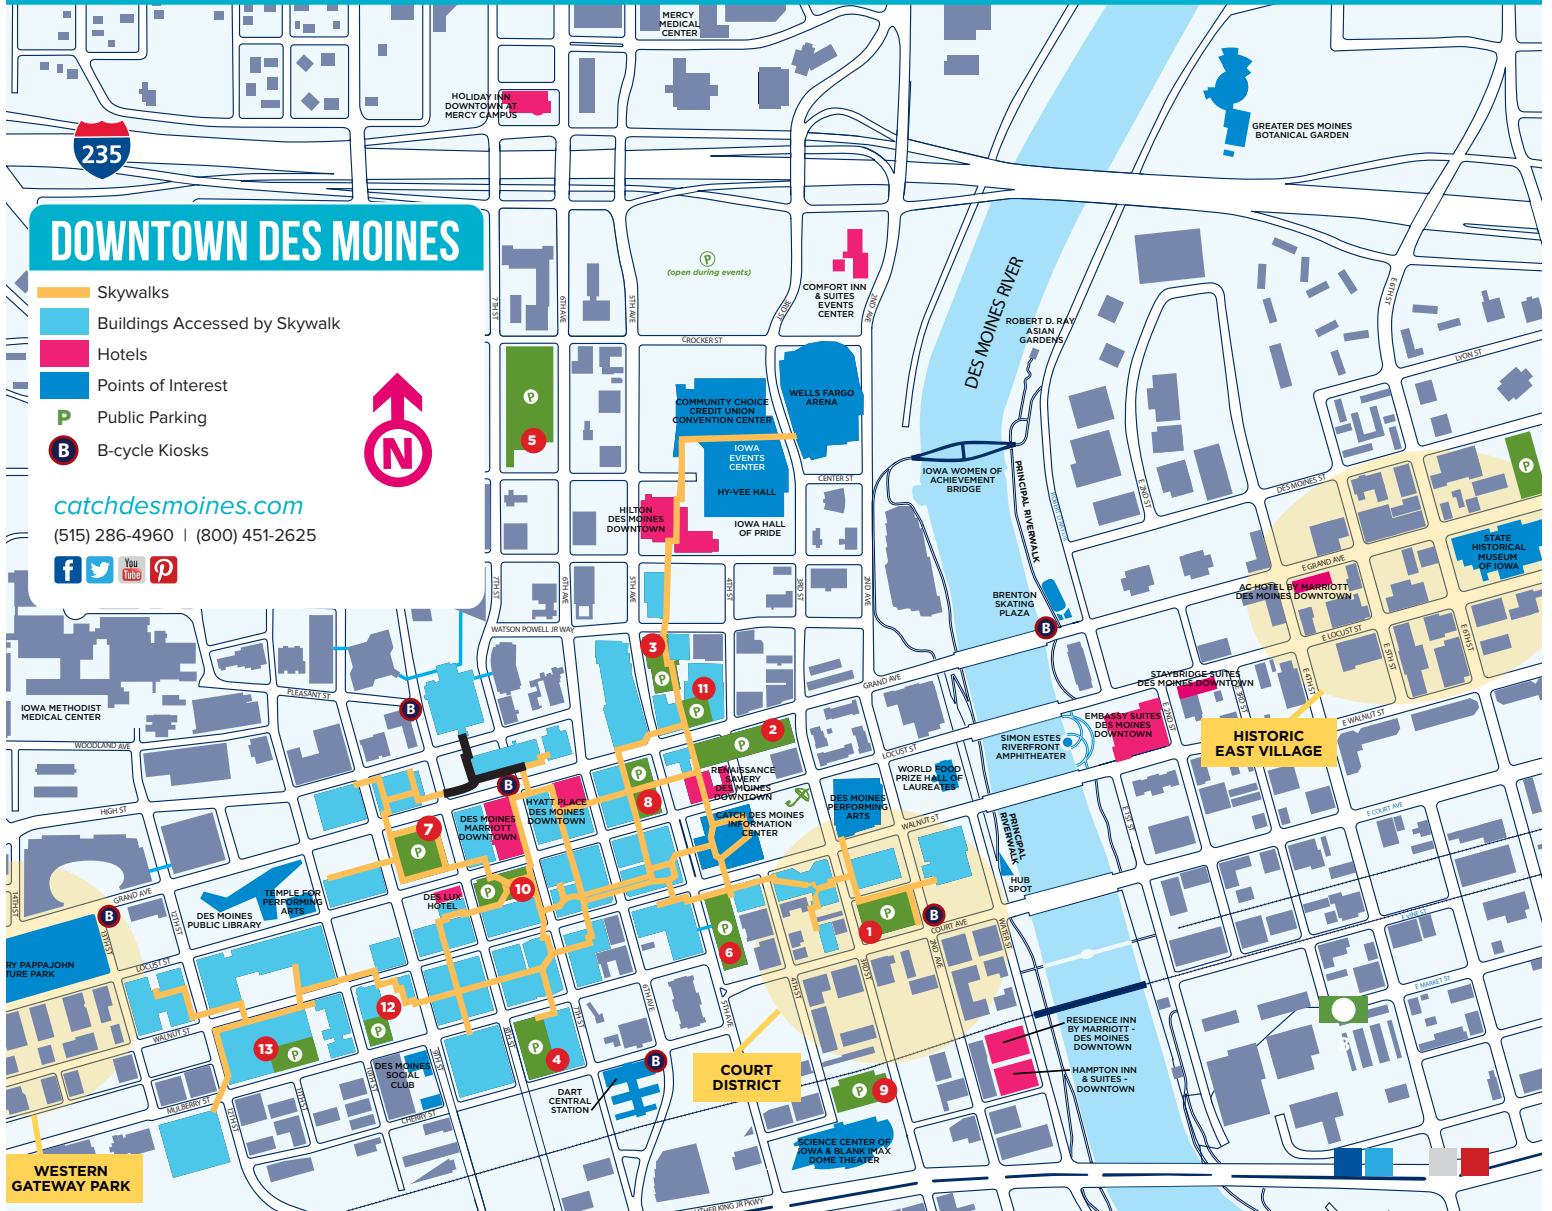

## HOURLY PARKING RATES

**1 3rd & Court**  
 \$1/hr.  
 (\$10 daily max)

**2 4th & Grand**  
 \$1/hr.  
 (\$10 daily max)

**3 5th & Keo**  
 \$1/hr.  
 (\$10 daily max)

**4 8th & Mulberry**  
 \$1/hr.  
 (\$10 daily max)

**5 7th & Center Park & Ride**  
 0-1...\$1.50  
 1-2...\$3  
 2-3...\$3.50  
 3-4...\$4  
 4-5...\$4.50  
 5-12...\$5  
 12-24...\$6

**6 5th & Walnut**

**7 9th & Locust**  
 \$1/hr.

**8 5th & Locust**  
 0-1...\$1  
 1-2...\$2  
 2-3...\$3  
 3-4...\$4  
 4-5...\$5  
 5-6...\$6  
 6-7...\$7  
 7-8...\$8  
 8-9...\$9  
 9-24...\$10

**9 Science Center**  
 Open 10 a.m.-10 p.m.

0-1...\$3  
 1-2...\$4  
 2-3...\$5  
 3-4...\$6  
 4-5...\$7

**10 Partnership Lot**  
 0-1...\$2  
 1-2...\$3  
 2-3...\$4  
 3-11...\$4+\$1 per hour  
 11-24...\$13

**11 4th & Grand**  
 \$7/day flat fee

**12 10th & Mulberry**  
 0-1...\$2  
 1-2...\$4  
 2-3...\$5  
 3-8...\$7  
 8-12...\$9

**13 11th & Mulberry**  
 0-30 min...\$2  
 30-1 hr...\$3  
 1-2...\$4  
 2-3...\$5  
 3-4...\$6