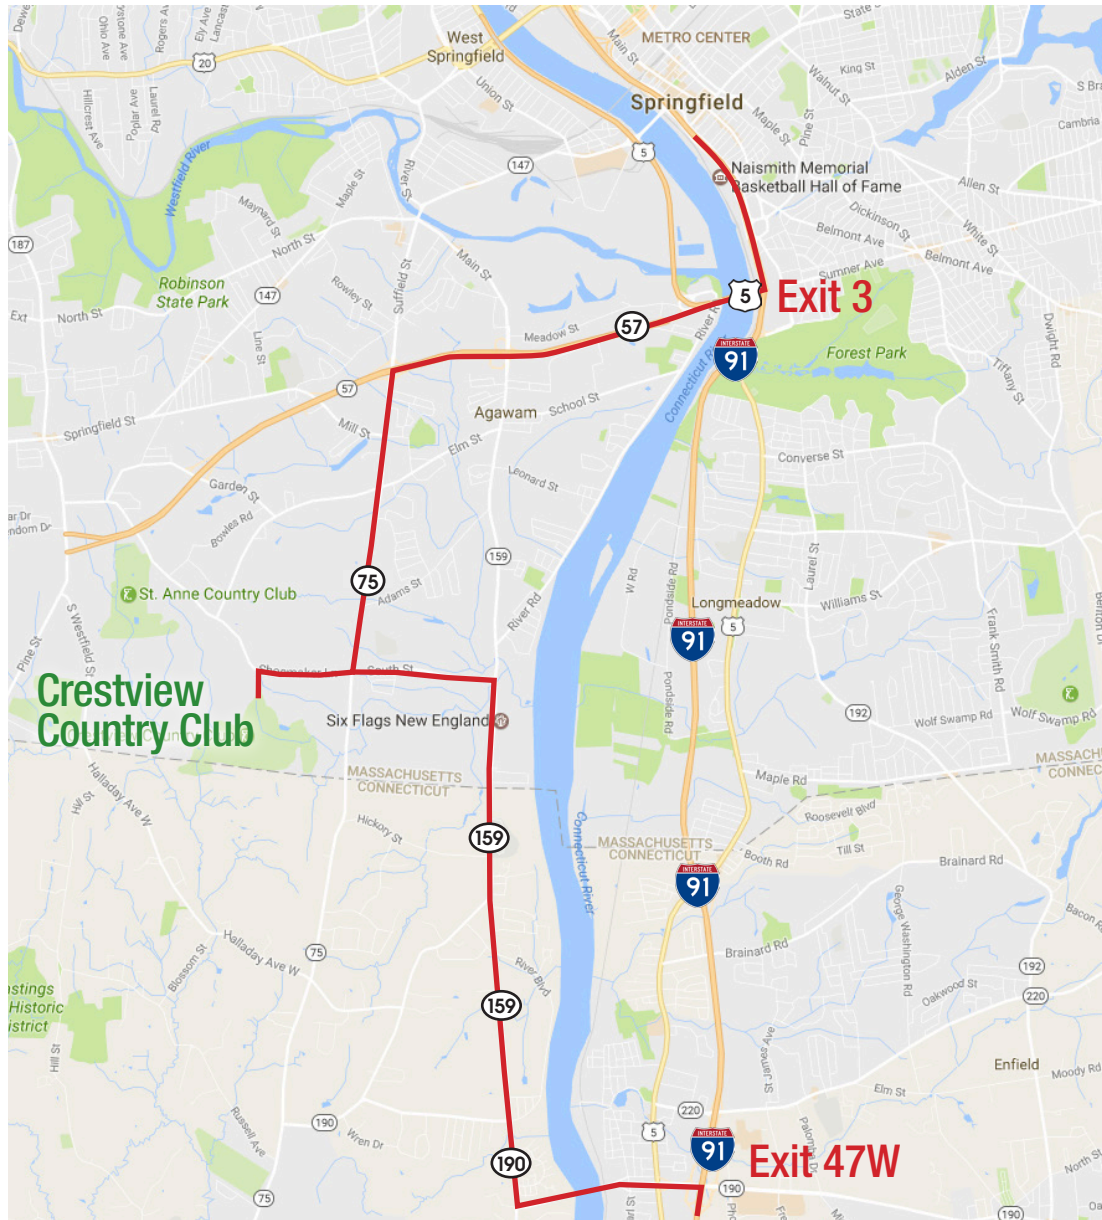

## Brattleboro Retreat

## Directions to Crestview Country Club, 281 Shoemaker Lane, Agawam, MA 01001

### From points north:

- Take I-91 South to Exit 3 (Agawam).
- Cross the bridge and stay in the right lane.
- Take the first exit after bridge, go half way around rotary onto Rt. 57.
- Take the Rt. 75 Exit. Turn left at the light at the end of the exit ramp.
- Follow Rt. 75 South through two traffic lights. At the third traffic light, turn right onto Shoemaker Lane.
- Proceed 3/4 of a mile. Crestview Country Club is on the left where you will see our sign and long driveway.

### From points south:

- Take I-91 North to Exit 47W. Go over the bridge to the lights.
- Take a right at the lights and onto Rt. 159. Follow this road for 3.5 miles, entering Massachusetts.
- You will pass Six Flags Amusement Park on the right. Follow signs for Chez Josef and take the first left after Six Flags onto South Street.
- Go the full length of South Street until reaching a traffic light at a four way intersection.
- Go straight across the intersection, onto Shoemaker Lane.
- Crestview Country Club is 3/4 of a mile on the left where you will see our sign and long driveway.